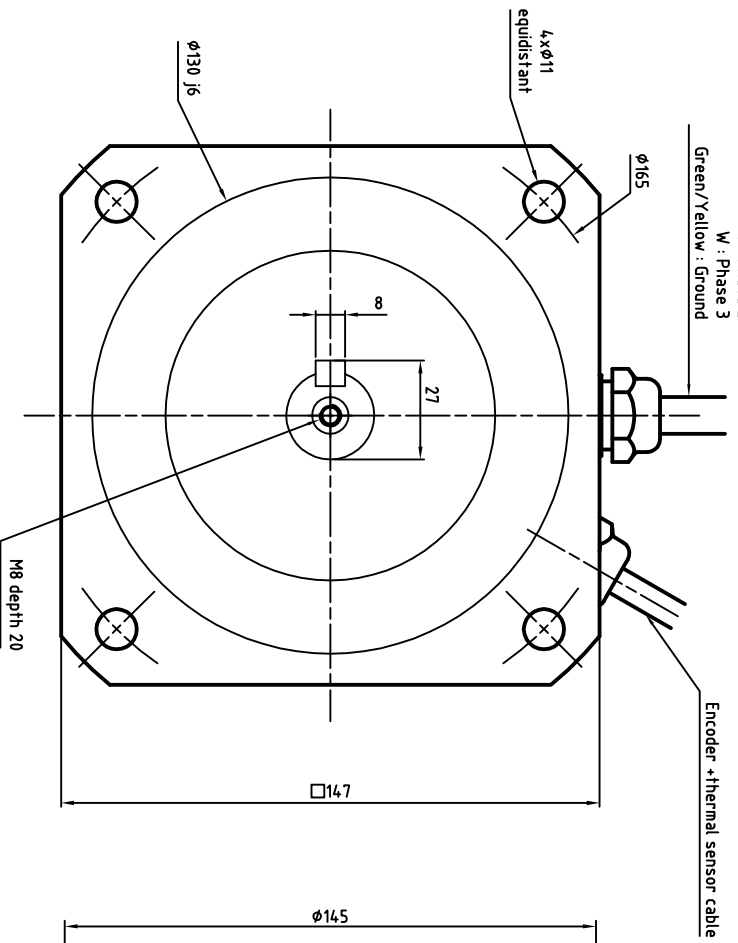

Power cable diameter and section depends on rated current
 U : Phase 1
 V : Phase 2
 W : Phase 3
 Green/Yellow : Ground

ENCODER SIGNAL COLORS

Wires colors	ERN1387	ERN1381	ECN1313	EQN1325
White	A+	0V	Up	Up
Brown	A-	Up	0V	0V
Green	R+	A+	A+	A+
Yellow	R-	A-	A-	A-
Pink	D+	B-	B-	B-
Grey	D-	B+	B+	B+
Blue	C+	R+	DATA+	DATA+
Red	C-	R-	DATA-	DATA-
Black	Thermal	Thermal	CLOCK+	CLOCK+
Violet	Thermal	Thermal	CLOCK-	CLOCK-
Grey/Pink	B+	N/A	Thermal	Thermal
Red/Blue	B-	N/A	Thermal	Thermal
White/Green	0V	N/A	N/A	N/A
Brown/Green	Up	N/A	N/A	N/A