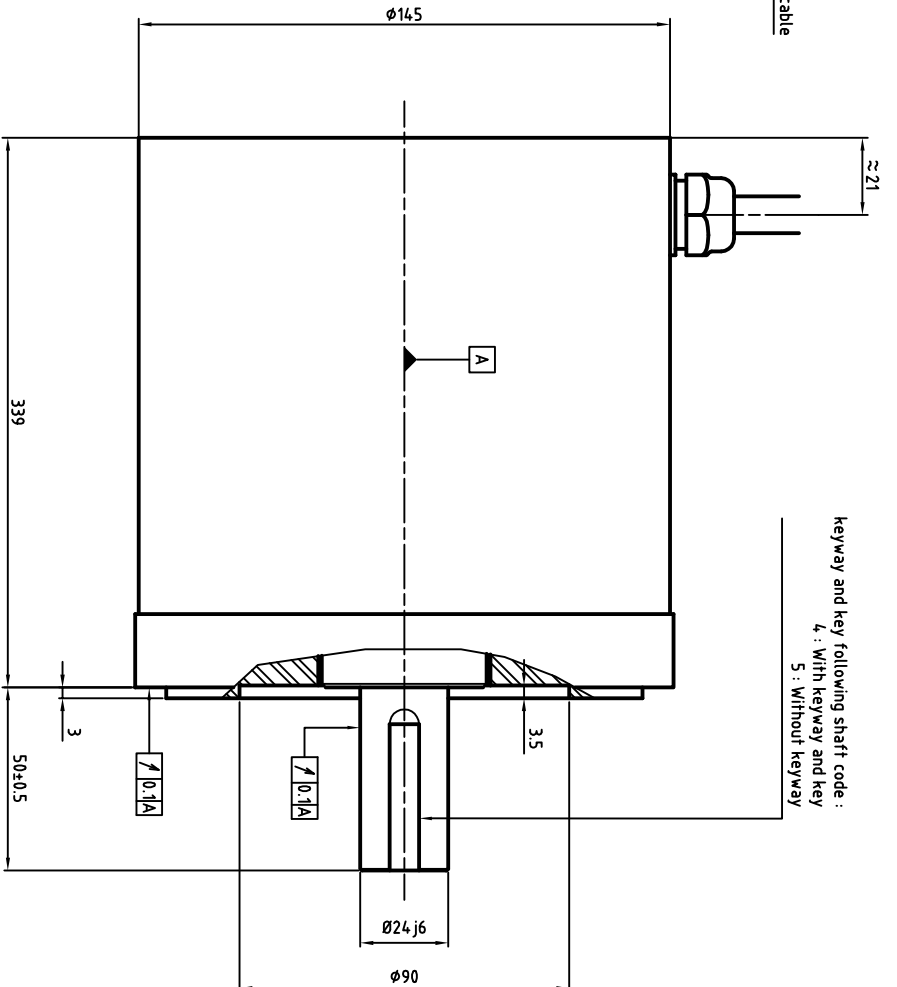

Power cable diameter and section depends on rated current
 U : Phase 1
 V : Phase 2
 W : Phase 3
 Green/Yellow : Ground

ENCODER SIGNAL COLORS

Wires colors	ERN1387	ERN1381	ECN1313	EQN1325
White	A+	0V	Up	Up
Brown	A-	Up	0V	0V
Green	R+	A+	A+	A+
Yellow	R-	A-	A-	A-
Pink	D+	B-	B-	B-
Grey	D-	B+	B+	B+
Blue	C+	R+	DATA+	DATA+
Red	C-	R-	DATA-	DATA-
Black	Thermal	Thermal	CLOCK+	CLOCK+
Violet	Thermal	Thermal	CLOCK-	CLOCK-
Grey/Pink	B+	N/A	Thermal	Thermal
Red/Blue	B-	N/A	Thermal	Thermal
White/Green	0V	N/A	N/A	N/A
Brown/Green	Up	N/A	N/A	N/A